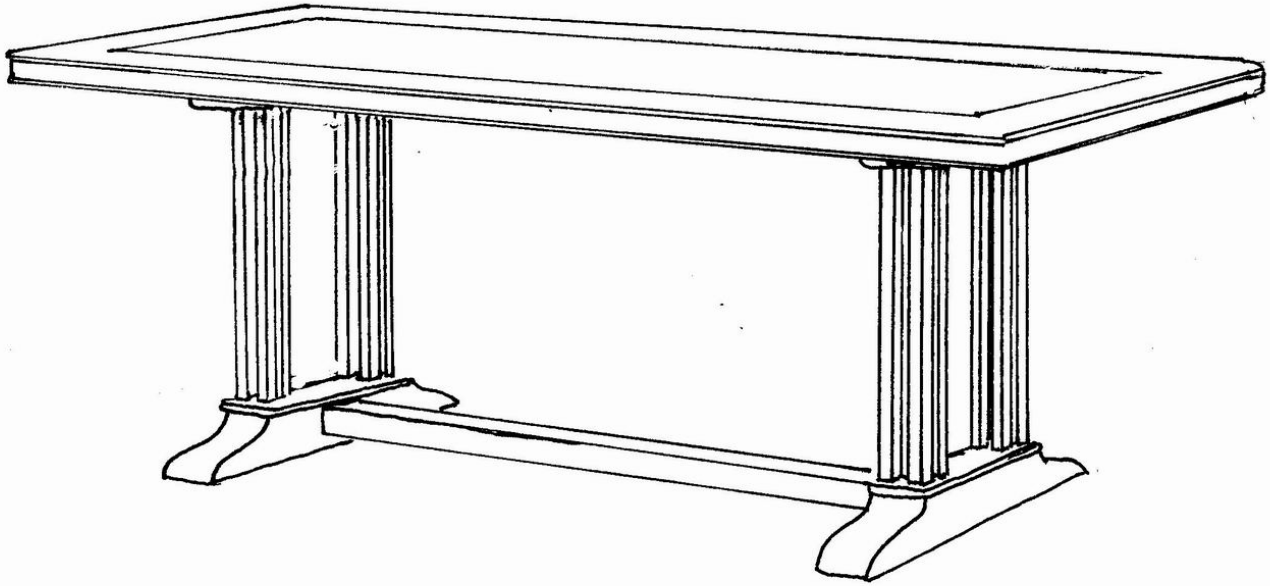

 **FARMHOUSE**
COLLECTION

STYLE # 2560
TRESTLE TABLE

 **FARMHOUSE**
COLLECTION

TRESTLE TABLE
Style #2560

2 1/4" thick top, beaded edge detail, trestle leg and stretcher

OPTIONS:

Size: 72"w x 38"d x 29 1/2" or 31"h
80"w x 38"d x 29 1/2" or 31"h
80"w x 42"d x 29 1/2" or 31"h
84"w x 38"d x 29 1/2" or 31"h
84"w x 42"d x 29 1/2" or 31"h
90"w x 42"d x 29 1/2" or 31"h
96"w x 42"d x 29 1/2" or 31"h

Top: inlay plain or inlay plank
Distress: light, standard or heavy
Finish: gesso, paint or stain
Finish color: any one standard color – combination of finishes call for quote
Banding: yes/no – if yes, specify any standard paint color
Hand signed: standard or personalized – If personalized, 35 character maximum