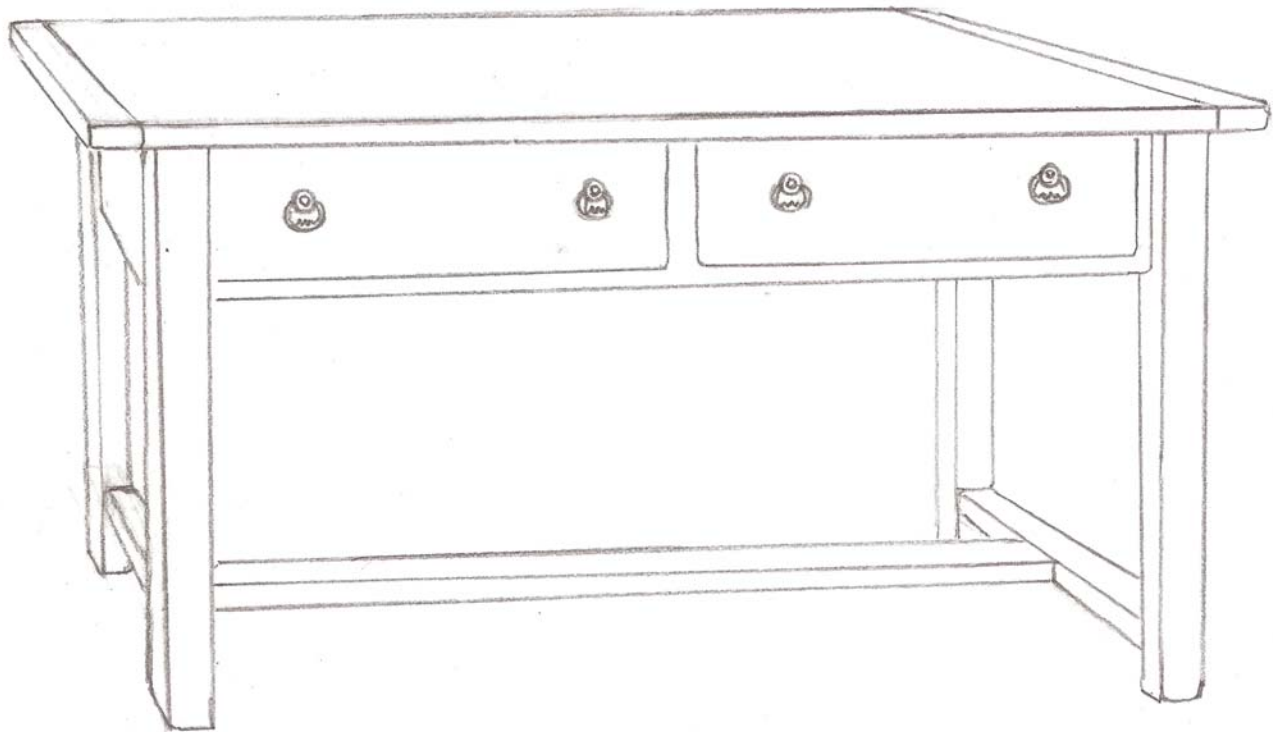

 **FARMHOUSE**  
COLLECTION

STYLE # 2100  
HUNT TABLE WITH TWO DRAWERS

P.O. BOX 3089 • TWIN FALLS, IDAHO 83303-3089 • 208-736-8700 • FAX 208-736-8900

[www.farmhousecollection.com](http://www.farmhousecollection.com)  
ALL DESIGNS COPYRIGHT • ALL RIGHTS RESERVED

 **FARMHOUSE**  
COLLECTION

**HUNT TABLE W/TWO DRAWERS**  
**Style #2100**

Plain top with breadboard ends, straight edge  
Two drawers, single slat "H" stretcher, steel pulls

OPTIONS:

Size: 60"w x 22"d x 32"h  
60"w x 22"d x 38"h