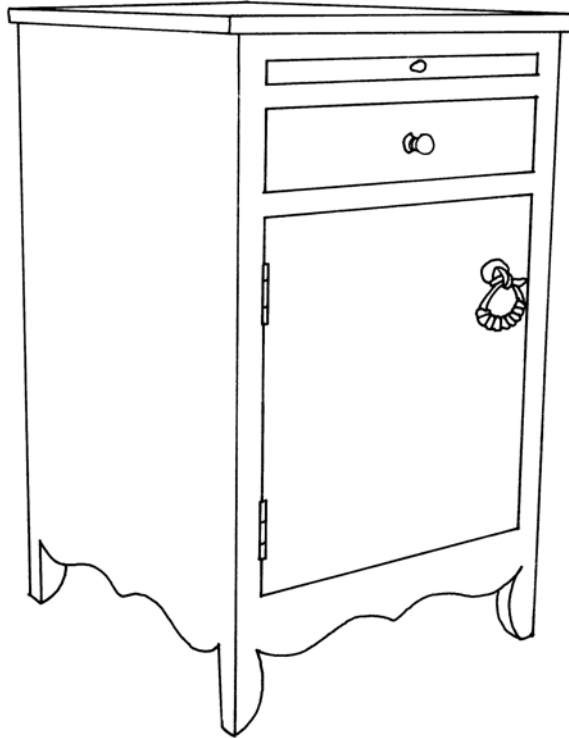

 **FARMHOUSE**
COLLECTION

STYLE # 1416
CLERMONT II CABINET

P.O. BOX 3089 • TWIN FALLS, IDAHO 83303-3089 • 208-736-8700 • FAX 208-736-8900
www.farmhousecollection.com
ALL DESIGNS COPYRIGHT • ALL RIGHTS RESERVED

 **FARMHOUSE**
COLLECTION

CLERMONT II CABINET
Style #1416

Plain top, pull out tray
One drawer and one flush door
One adjustable shelf

OPTIONS:

Size: 20"w x 20"d x 30"h
20"w x 20"d x 32"h

Hardware: Alturas bronze drop ring pull or wood knobs